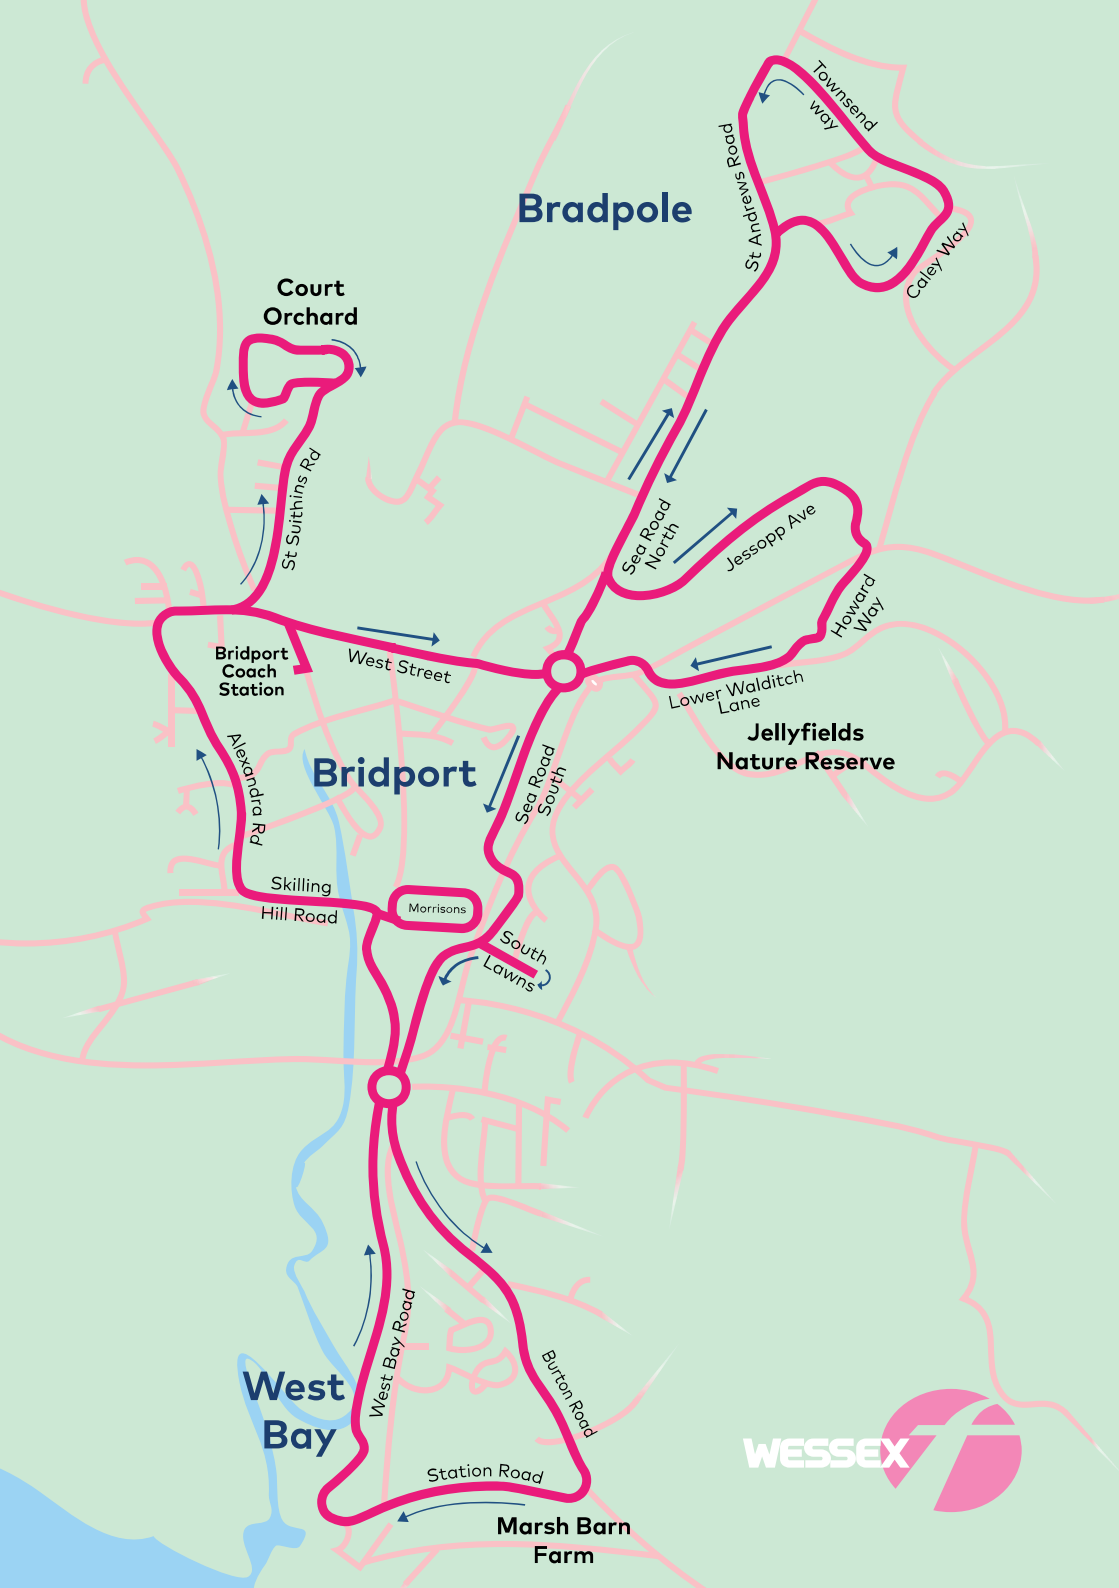

Bradpole

Court Orchard

Bridport Coach Station

Bridport

Jellyfields Nature Reserve

West Bay

Marsh Barn Farm